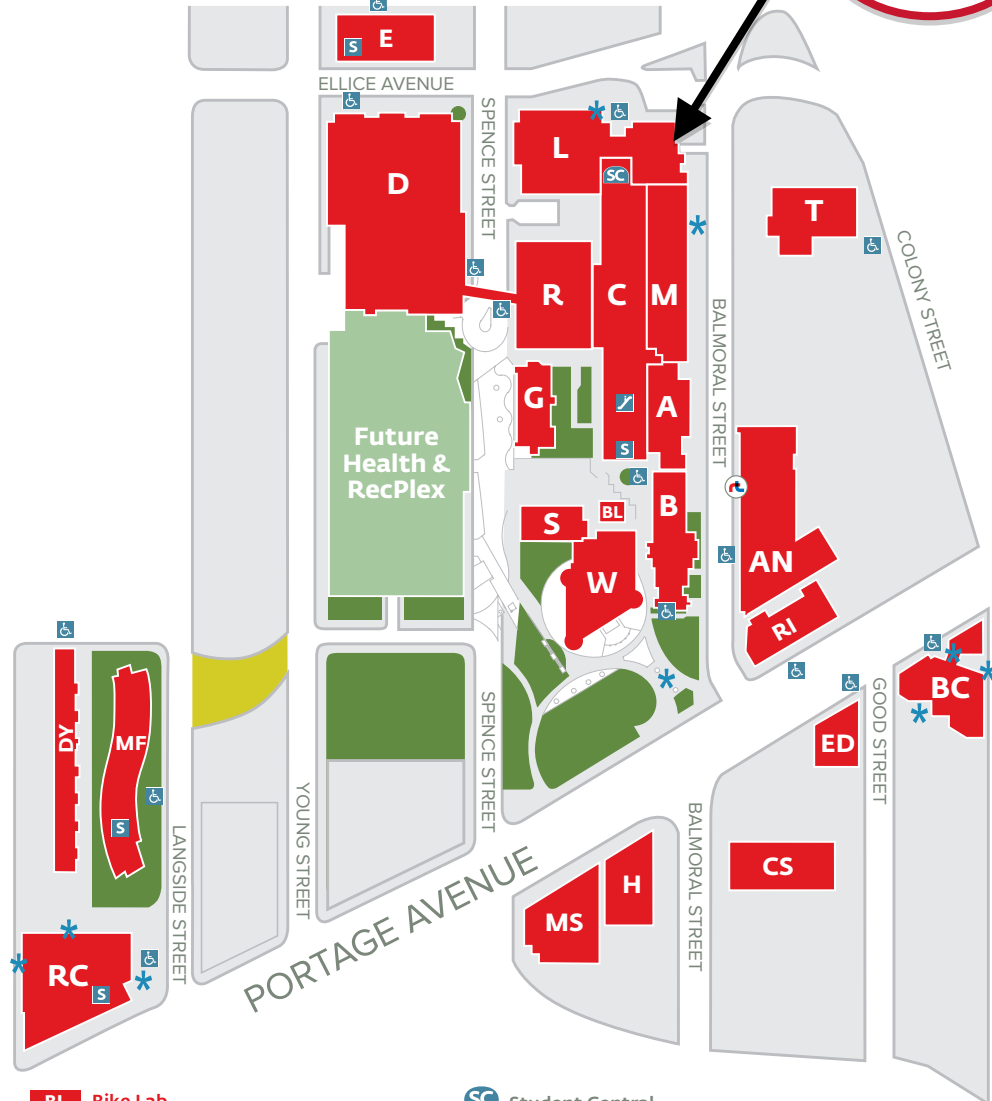

C Centennial Hall
Centre for Distributed and Distance Learning (CDDL)
Centre for Research in Young
People's Texts and Cultures (CRYTC)
Centre for Innovation in Teaching and Learning (CITL)
Faculty of Arts
Global College
Library
Security Office / Information / Lost & Found
The Malecon (Diversity Foods Cafeteria)
UWSA Info Booth

Student Services Centennial Hub
Student Central 204.779.UWIN
Academic Advising
Adult Learner Services
Awards & Financial Aid

D Duckworth Centre
Bill Wedlake Fitness Centre
Faculty of Kinesiology
Coming in 2013 - Health & RecPlex
Medical Clinic
Athletic Therapy Clinic
Pharmacy

G Graham Hall
Faculty of Education
Free Tutoring Centre
Institute for Women's and Gender Studies

L Lockhart Hall
Aboriginal Student Services
Soma Cafe
UWSA HIVE

M Manitoba Hall

R Riddell Hall
Bulman Student Centre
Pangea's Kitchen (Diversity Foods Cafeteria)
Petrified Sole Used Bookstore
UWSA Health Plan Desk

RC Richardson College for the Environment & Science Complex
CN Indigenous Resource Centre
Faculty of Science
Institute of Urban Studies
Sustainability Office

RI Rice Building
English Language Program (ELP)

S Sparling Hall
International Student Services (ISS)
Clinic Student Health Services

T Asper Centre for Theatre & Film

W Wesley Hall
Convocation Hall
Model School
The Collegiate

BL Bike Lab
CS Legal Aid Centre
DY UWSA Daycare
E Helen Betty Osborne
Global Welcome Centre
Wii Chiwiwaakanak Learning Centre
ED Education Classrooms
H Housing & Campus Living Office
MF McFeetors Hall Student Residence
MS Menno Simons College

SC Student Central
S Security
Escalators
Wheelchair Accessible
Rapid Transit
Bluelight Phones (Direct Link to Security)